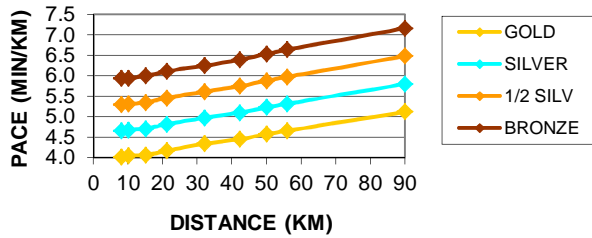

### SENIOR WOMEN

### SENIOR WOMEN (39yrs & younger)

DIST	GOLD	SILVER	1/2 SILV	BRONZE
8	00:31	00:36	00:41	00:46
10	00:39	00:45	00:51	00:58
15	00:59	01:08	01:18	01:27
21.1	01:25	01:38	01:51	02:05
32	02:14	02:34	02:54	03:14
42.2	03:01	03:28	03:54	04:21
50	03:40	04:12	04:44	05:16
56	04:11	04:47	05:24	06:00
90	07:23	08:23	09:24	10:24

### VETERAN WOMEN (40 -49yrs)

DIST	GOLD	SILVER	1/2 SILV	BRONZE
8	00:32	00:37	00:42	00:48
10	00:41	00:47	00:53	01:00
15	01:01	01:11	01:20	01:30
21.1	01:28	01:42	01:55	02:09
32	02:19	02:39	03:00	03:20
42.2	03:08	03:35	04:03	04:30
50	03:49	04:22	04:54	05:27
56	04:21	04:58	05:35	06:12
90	07:41	08:42	09:44	10:45