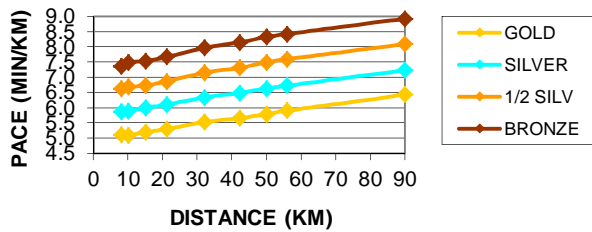

GRANDMASTER WOMEN

G-MAST WOMEN (60+ yrs)

DIST	GOLD	SILVER	1/2 SILV	BRONZE
8	00:41	00:47	00:53	00:59
10	00:51	00:59	01:07	01:15
15	01:18	01:30	01:41	01:53
21.1	01:52	02:09	02:25	02:42
32	02:57	03:23	03:49	04:15
42.2	03:59	04:34	05:09	05:44
50	04:50	05:32	06:15	06:57
56	05:31	06:17	07:06	07:52
90	09:39	10:52	12:09	13:24