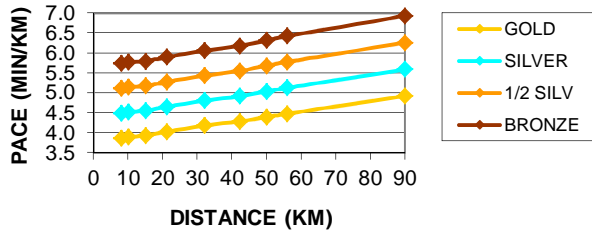

### SENIOR WOMEN

### SENIOR WOMEN (39yrs & younger)

DIST	GOLD	SILVER	1/2 SILV	BRONZE
8	00:31	00:36	00:41	00:46
10	00:39	00:45	00:51	00:58
15	00:59	01:08	01:18	01:27
21.1	01:25	01:38	01:51	02:05
32	02:14	02:34	02:54	03:14
42.2	03:01	03:28	03:54	04:21
50	03:40	04:12	04:44	05:16
56	04:11	04:47	05:24	06:00
90	07:23	08:23	09:24	10:24

### VETERAN WOMEN (40 -49yrs)

DIST	GOLD	SILVER	1/2 SILV	BRONZE
8	00:32	00:37	00:42	00:48
10	00:41	00:47	00:53	01:00
15	01:01	01:11	01:20	01:30
21.1	01:28	01:42	01:55	02:09
32	02:19	02:39	03:00	03:20
42.2	03:08	03:35	04:03	04:30
50	03:49	04:22	04:54	05:27
56	04:21	04:58	05:35	06:12
90	07:41	08:42	09:44	10:45