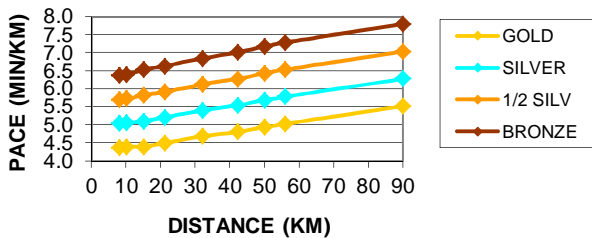

GRANDMASTER MEN

GRANDMASTER MEN				
DIST	GOLD	SILVER	1/2 SILV	BRONZE
8	00:35	00:40	00:46	00:51
10	00:44	00:51	00:57	01:04
15	01:06	01:17	01:27	01:38
21.1	01:35	01:50	02:05	02:20
32	02:30	02:53	03:16	03:39
42.2	03:23	03:54	04:25	04:56
50	04:07	04:44	05:22	05:59
56	04:42	05:24	06:06	06:48
90	08:17	09:25	10:34	11:42