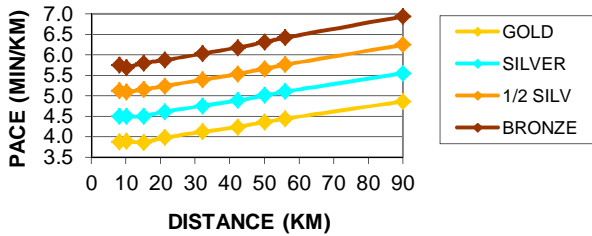

MASTER MEN

MASTER MEN				
DIST	GOLD	SILVER	1/2 SILV	BRONZE
8	00:31	00:36	00:41	00:46
10	00:39	00:45	00:51	00:57
15	00:58	01:08	01:17	01:27
21.1	01:24	01:37	01:51	02:04
32	02:12	02:32	02:53	03:13
42.2	02:59	03:26	03:54	04:21
50	03:38	04:11	04:43	05:16
56	04:09	04:46	05:23	06:00
90	07:18	08:20	09:23	10:25