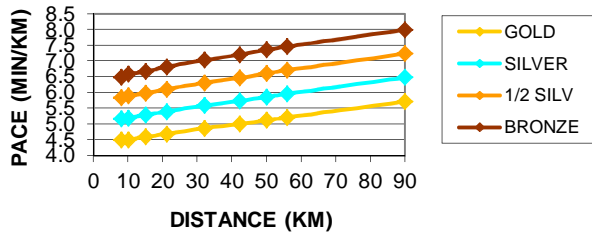

MASTER WOMEN

MASTER WOMEN (50 - 59yrs)

DIST	GOLD	SILVER	1/2 SILV	BRONZE
8	00:36	00:42	00:47	00:53
10	00:45	00:52	00:59	01:07
15	01:09	01:20	01:30	01:41
21.1	01:39	01:54	02:09	02:24
32	02:36	02:59	03:23	03:46
42.2	03:31	04:02	04:34	05:05
50	04:16	04:54	05:32	06:10
56	04:52	05:35	06:17	07:00
90	08:35	09:43	10:52	12:00