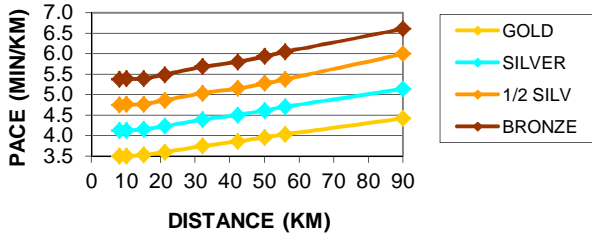

SENIOR MEN

SENIOR MEN				
DIST	GOLD	SILVER	1/2 SILV	BRONZE
8	00:28	00:33	00:38	00:43
10	00:35	00:41	00:48	00:54
15	00:53	01:02	01:12	01:21
21.1	01:16	01:29	01:43	01:56
32	02:00	02:21	02:41	03:02
42.2	02:43	03:10	03:38	04:05
50	03:18	03:51	04:24	04:57
56	03:46	04:24	05:01	05:39
90	06:38	07:44	09:00	09:55