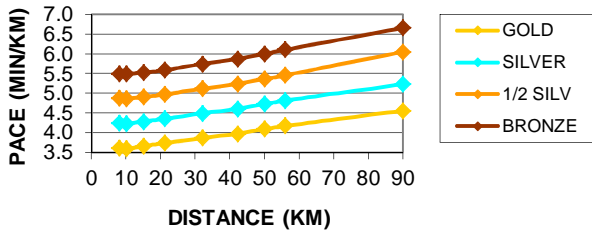

### MASTER WOMEN (50 - 59yrs)

DIST	GOLD	SILVER	1/2 SILV	BRONZE
8	00:36	00:42	00:47	00:53
10	00:45	00:52	00:59	01:07
15	01:09	01:20	01:30	01:41
21.1	01:39	01:54	02:09	02:24
32	02:36	02:59	03:23	03:46
42.2	03:31	04:02	04:34	05:05
50	04:16	04:54	05:32	06:10
56	04:52	05:35	06:17	07:00
90	08:35	09:43	10:52	12:00

### G-MAST WOMEN (60+ yrs)

DIST	GOLD	SILVER	1/2 SILV	BRONZE
8	00:41	00:47	00:53	00:59
10	00:51	00:59	01:07	01:15
15	01:18	01:30	01:41	01:53
21.1	01:52	02:09	02:25	02:42
32	02:57	03:23	03:49	04:15
42.2	03:59	04:34	05:09	05:44
50	04:50	05:32	06:15	06:57
56	05:31	06:17	07:06	07:52
90	09:39	10:52	12:09	13:24

### SENIOR MEN

SENIOR MEN				
DIST	GOLD	SILVER	1/2 SILV	BRONZE
8	00:28	00:33	00:38	00:43
10	00:35	00:41	00:48	00:54
15	00:53	01:02	01:12	01:21
21.1	01:16	01:29	01:43	01:56
32	02:00	02:21	02:41	03:02
42.2	02:43	03:10	03:38	04:05
50	03:18	03:51	04:24	04:57
56	03:46	04:24	05:01	05:39
90	06:38	07:44	09:00	09:55

### VETERAN MEN

VETERAN MEN				
DIST	GOLD	SILVER	1/2 SILV	BRONZE
8	00:29	00:34	00:39	00:44
10	00:36	00:42	00:49	00:55
15	00:55	01:04	01:14	01:23
21.1	01:19	01:32	01:45	01:58
32	02:04	02:24	02:44	03:04
42.2	02:48	03:15	03:41	04:08
50	03:25	03:57	04:28	05:00
56	03:54	04:30	05:06	05:42
90	06:51	07:51	09:05	10:00